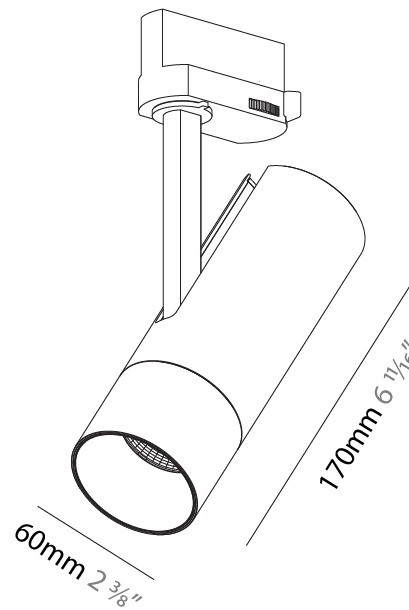

GENERAL

Series: Imagine
Subseries: Imagine 60
Brand: Prolicht
Division: Architectural
Mounting Type: Track
Mounting Location: Ceiling

PHYSICAL

Shape: Cylinder
Diameter (mm): 60
Diameter (in): 2 3/8
Height (mm): 170
Height (in): 6 11/16
Max. Overall Height (mm): 190
Max. Overall Height (in): 7 1/2
Light Distribution: Adjustable / Direct
Weight (kg): 0.522
Weight (lbs): 1.15
Fixture Finish: SSR / BKV / CWI / CRY / HAB / LAG / UFT / ITA / RUA / RUR / MIC / FTG / MYG / TWT / LOD / PUS / FRO / FUP / KIA / POP / BLS / SPG / MEY / GOH / GUM / CHC / COM / ABZ / JAG / OBR / MOS / ROR
Holder Finish: BLK / WHI / SIL
Fixture Material: Aluminum Die Cast

ELECTRICAL

Lamp Type: LED (Zhaga Standard)
Input Wattage (W): 14
Total Output Wattage (W): 13.8
Dimming: Tri-Mode (Non-Dimming and Phase Dimming (120Vac only) and 0-10V Dimming)
Driver Included: Yes
Driver Location: Integrated
Driver Type: Constant Current - Universal
Driver Class: Class 2
Input Voltage (V): 120 - 277
Constant Current (MA): 350

LED

Number of LEDs: 1
Color Temperature (°K): 2700 / 3000 / 3500 / 4000
Max. Delivered Lumen (lm): 776 / 836 / 869 / 887
Nominal Lumen (lm): 1276 / 1342 / 1395 / 1424
CRI: >90 CRI
Lamp Life (hrs): 50000

OPTICAL

Optic: Lens Pack - No Lens / Linear Spread Lens / Honeycomb / Spread Lens
Beam Angle: 12

RATINGS AND CERTIFICATIONS

Certified By: Certified for North American Standards
IP rating: IP20

PROJECT
TYPE
SPECIFIER
QUANTITY
DATE