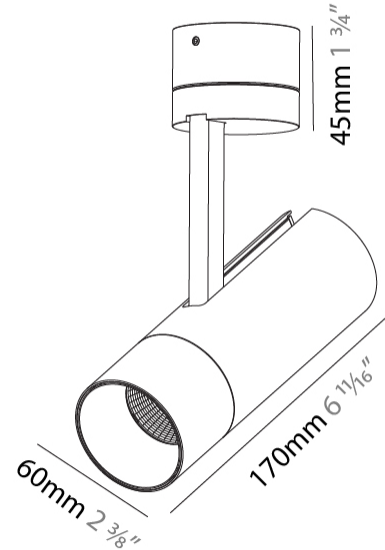

GENERAL

Series: Imagine
Subseries: Imagine 60
Brand: Prolicht
Division: Architectural
Mounting Type: Surface
Mounting Location: Ceiling
Subcategory: Spots

PHYSICAL

Shape: Cylinder
Diameter (mm): 60
Diameter (in): 2 3/8
Height (mm): 170
Height (in): 6 11/16
Max. Overall Height (mm): 215
Max. Overall Height (in): 8 7/16
Light Distribution: Adjustable / Direct
Weight (kg): 0.572
Weight (lbs): 1.26
Fixture Finish: SSR / BKV / CWI / CRY / HAB / LAG / UFT / ITA / RUA / RUR / MIC / FTG / MYG / TWT / LOD / PUS / FRO / FUP / KIA / POP / BLS / SPG / MEY / GOH / GUM / CHC / COM / ABZ / JAG / OBR / MOS / ROR
Fixture Material: Aluminum Die Cast

ELECTRICAL

Lamp Type: LED (Zhaga Standard)
Input Wattage (W): 13.2 / 16.5
Total Output Wattage (W): 12 / 15
Dimming: Tri-Mode (Non-Dimming and Phase Dimming (120Vac only) and 0-10V Dimming)
Driver Included: Yes
Driver Location: Integrated
Driver Type: Constant Current - Universal
Driver Class: Class 2
Input Voltage (V): 120 - 277
Constant Current (MA): 350

LED

Number of LEDs: 1
Color Temperature (°K): 2700 / 3000 / 3500 / 4000
Max. Delivered Lumen (lm): 520 / 580 / 627 / 640
CRI: >90 CRI
Lamp Life (hrs): 50000

OPTICAL

Reflector°: 10
Adjustability: Rotational 350°; Tilt 90°

RATINGS AND CERTIFICATIONS

Certified By: Certified for North American Standards
IP rating: IP20

PROJECT
TYPE
SPECIFIER
QUANTITY
DATE