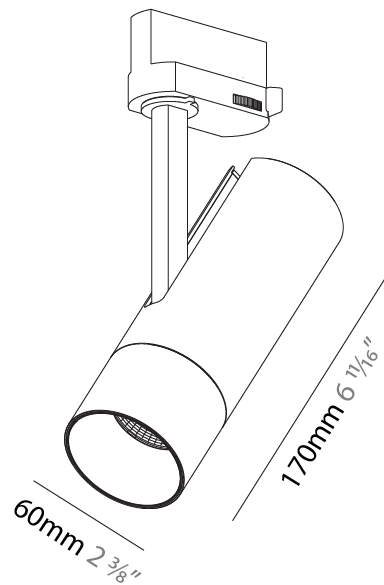

GENERAL

Series: Imagine
Subseries: Imagine 60
Brand: Prolicht
Division: Architectural
Mounting Type: Track
Mounting Location: Ceiling

PHYSICAL

Shape: Cylinder
Diameter (mm): 60
Diameter (in): 2 ³/₈
Height (mm): 170
Height (in): 6 ¹¹/₁₆
Max. Overall Height (mm): 190
Max. Overall Height (in): 7 ¹/₂
Light Distribution: Adjustable / Direct
Weight (kg): 0.564
Weight (lbs): 1 1/4
Fixture Finish: SSR / BKV / CWI / CRY / HAB / LAG / UFT / ITA / RUA / RUR / MIC / FTG / MYG / TWT / LOD / PUS / FRO / FUP / KIA / POP / BLS / SPG / MEY / GOH / GUM / CHC / COM / ABZ / JAG / OBR / MOS / ROR
Fixture Material: Aluminum Die Cast

ELECTRICAL

Lamp Type: LED (Zhaga Standard)
Input Wattage (W): 15.5
Total Output Wattage (W): 14
Dimming: Tri-Mode (Non-Dimming and Phase Dimming (120Vac only) and 0-10V Dimming)
Driver Included: Yes
Driver Location: Integrated
Driver Type: Constant Current - Universal
Driver Class: Class 2
Input Voltage (V): 120 - 277
Constant Current (MA): 350

LED

Number of LEDs: 1
Color Temperature (°K): 2700 / 3000 / 3500 / 4000
Max. Delivered Lumen (lm): 930 / 960 / 1009 / 1030
CRI: >90 CRI
Lamp Life (hrs): 50000

OPTICAL

Reflector°: 20 / 40 / 60

RATINGS AND CERTIFICATIONS

Certified By: Certified for North American Standards
IP rating: IP20